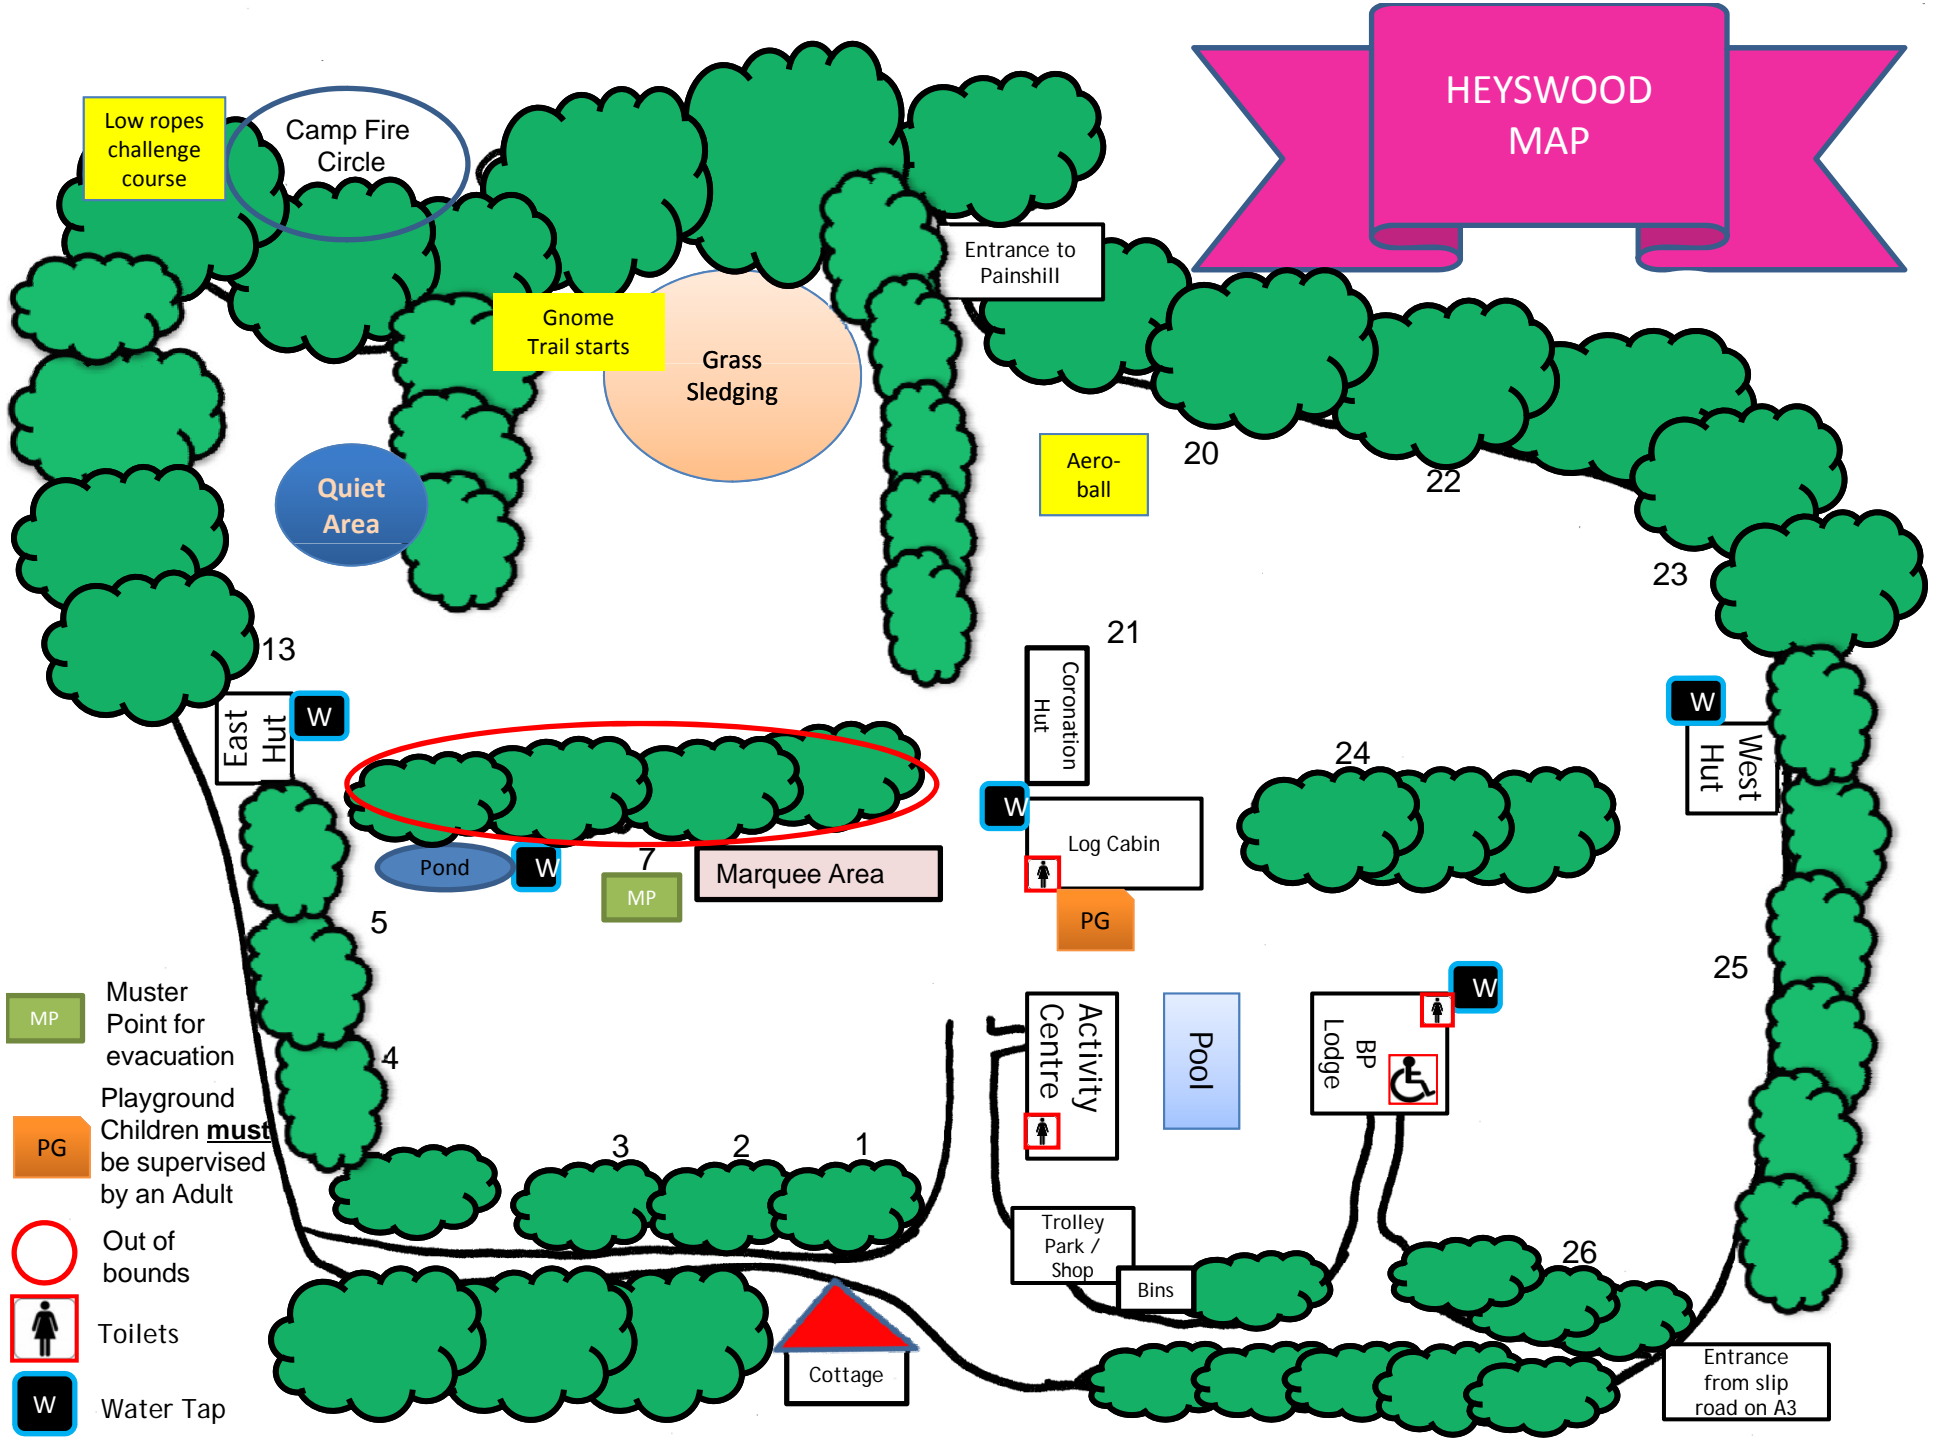

HEYSWOOD MAP

- MP
Muster Point for evacuation
- PG
Playground Children **must** be supervised by an Adult
- Out of bounds
- Toilets
- W
Water Tap