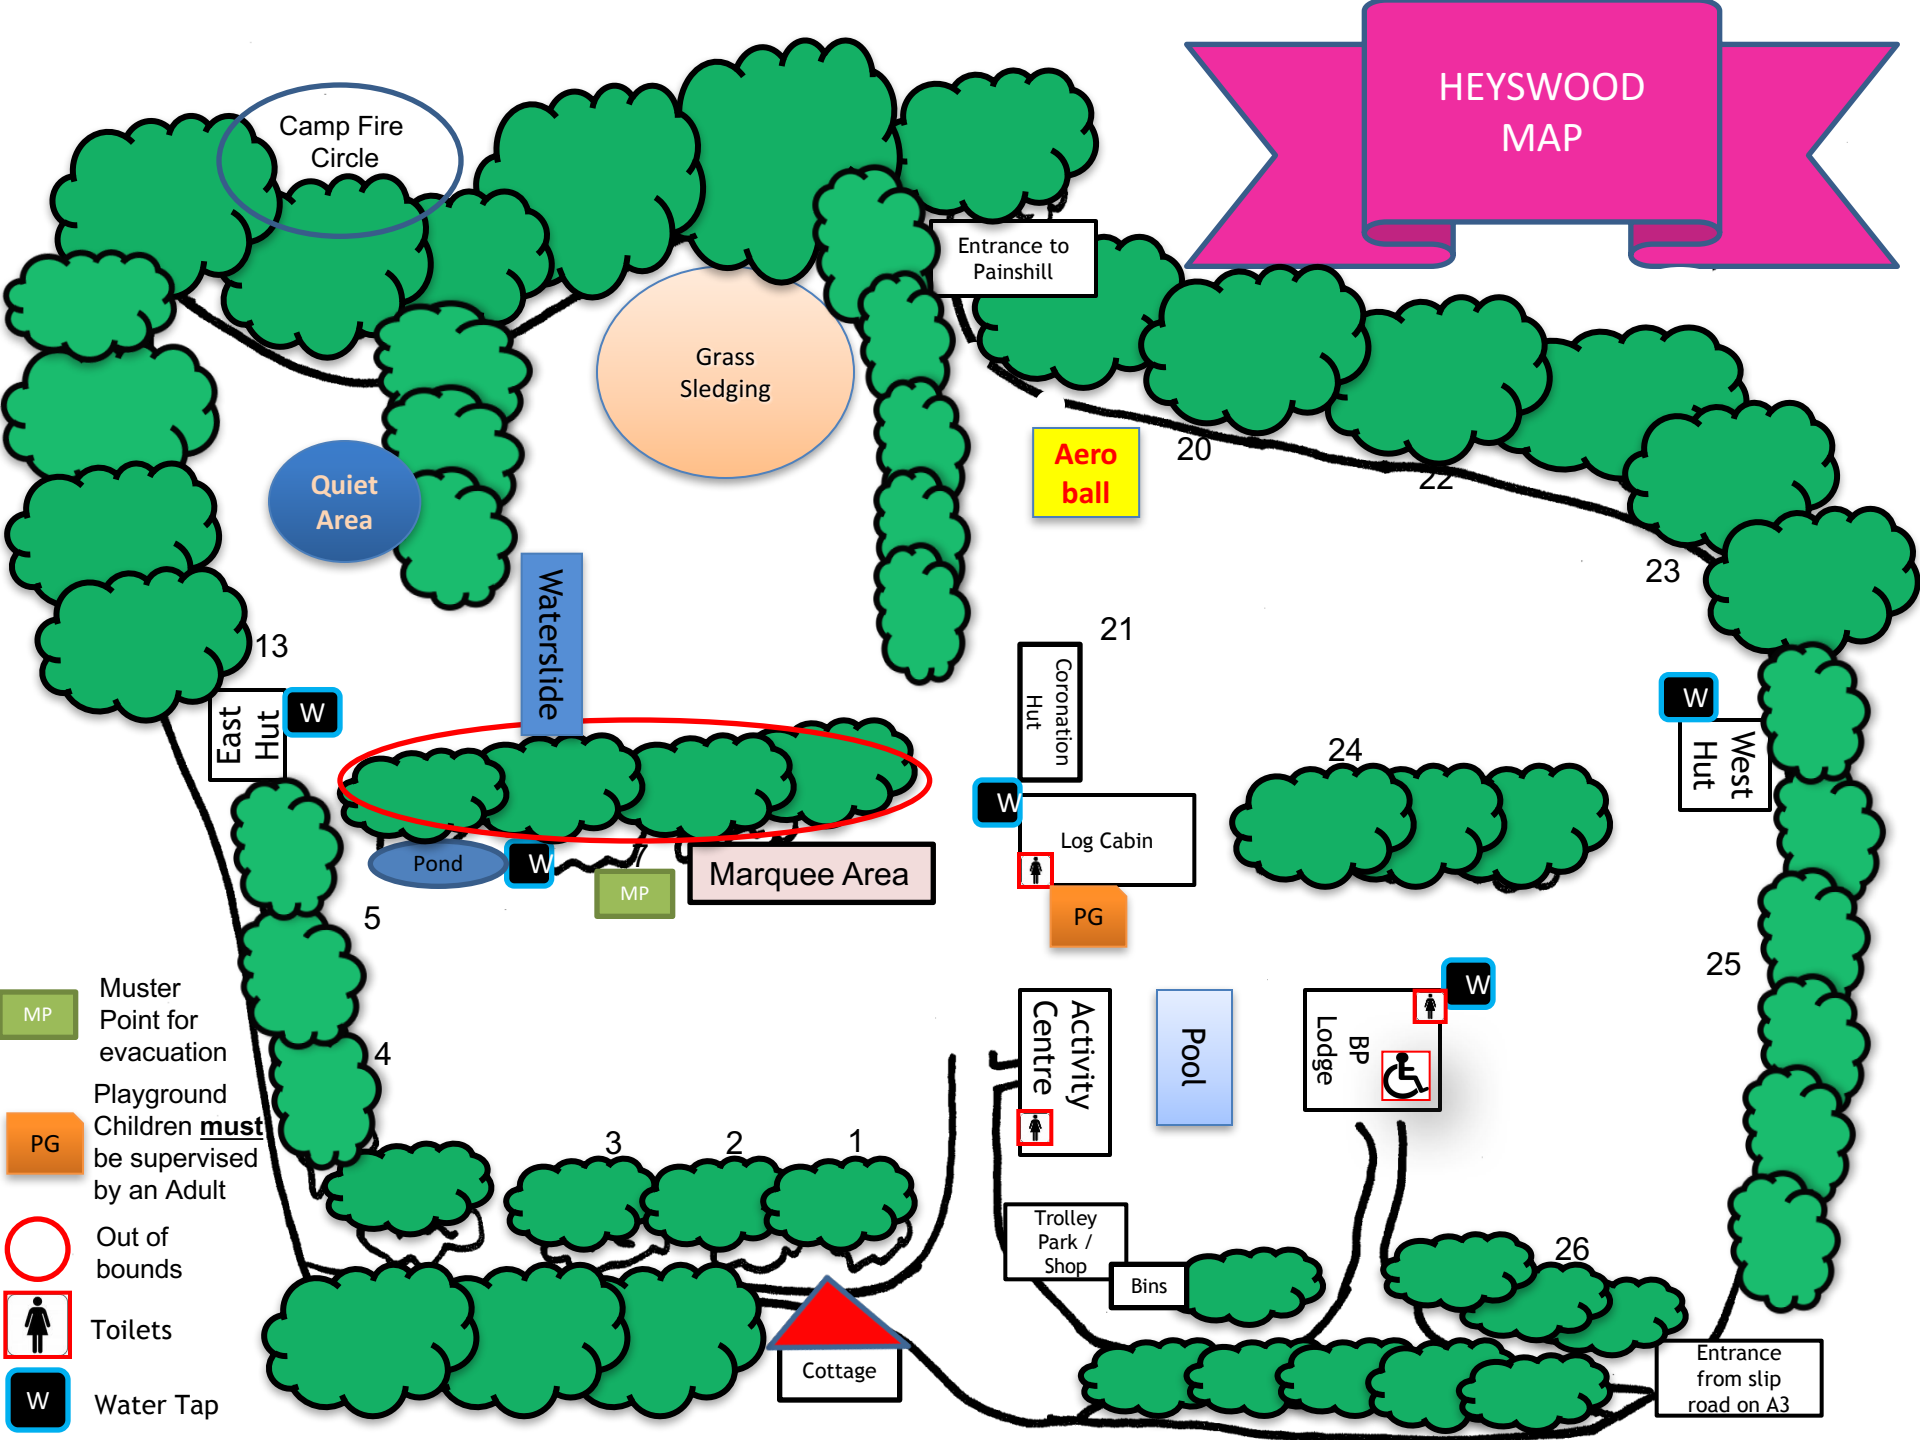

HEYSWOOD MAP

Camp Fire Circle

Grass Sledging

Entrance to Painshill

Aero ball

Quiet Area

Waterslide

East Hut

Coronation Hut

West Hut

Marquee Area

Log Cabin

Pond

MP

PG

Activity Centre

Pool

BP Lodge

Trolley Park / Shop

Bins

Cottage

Entrance from slip road on A3

- Muster Point for evacuation
- Playground Children **must** be supervised by an Adult
- Out of bounds
- Toilets
- W Water Tap